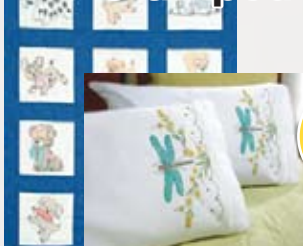

Amy Butler Totes

\$14.99
REG \$21.99

Fabric

Warm & Natural and Warm & White

\$5.99^{YD}
REG \$7.99

Fairfield Quilt Batting

33% OFF
OFF REGULAR PRICE

Hanes T-Shirts Adult & Toddler Colored & White

4/\$10
REG \$4.99 EA

Simply Spray

\$3.99
REG \$5.49

Cross Stitch Kits

33% OFF
OFF REGULAR PRICE

Stamped Cross Stitch

33% OFF
OFF REGULAR PRICE

Fun With Food